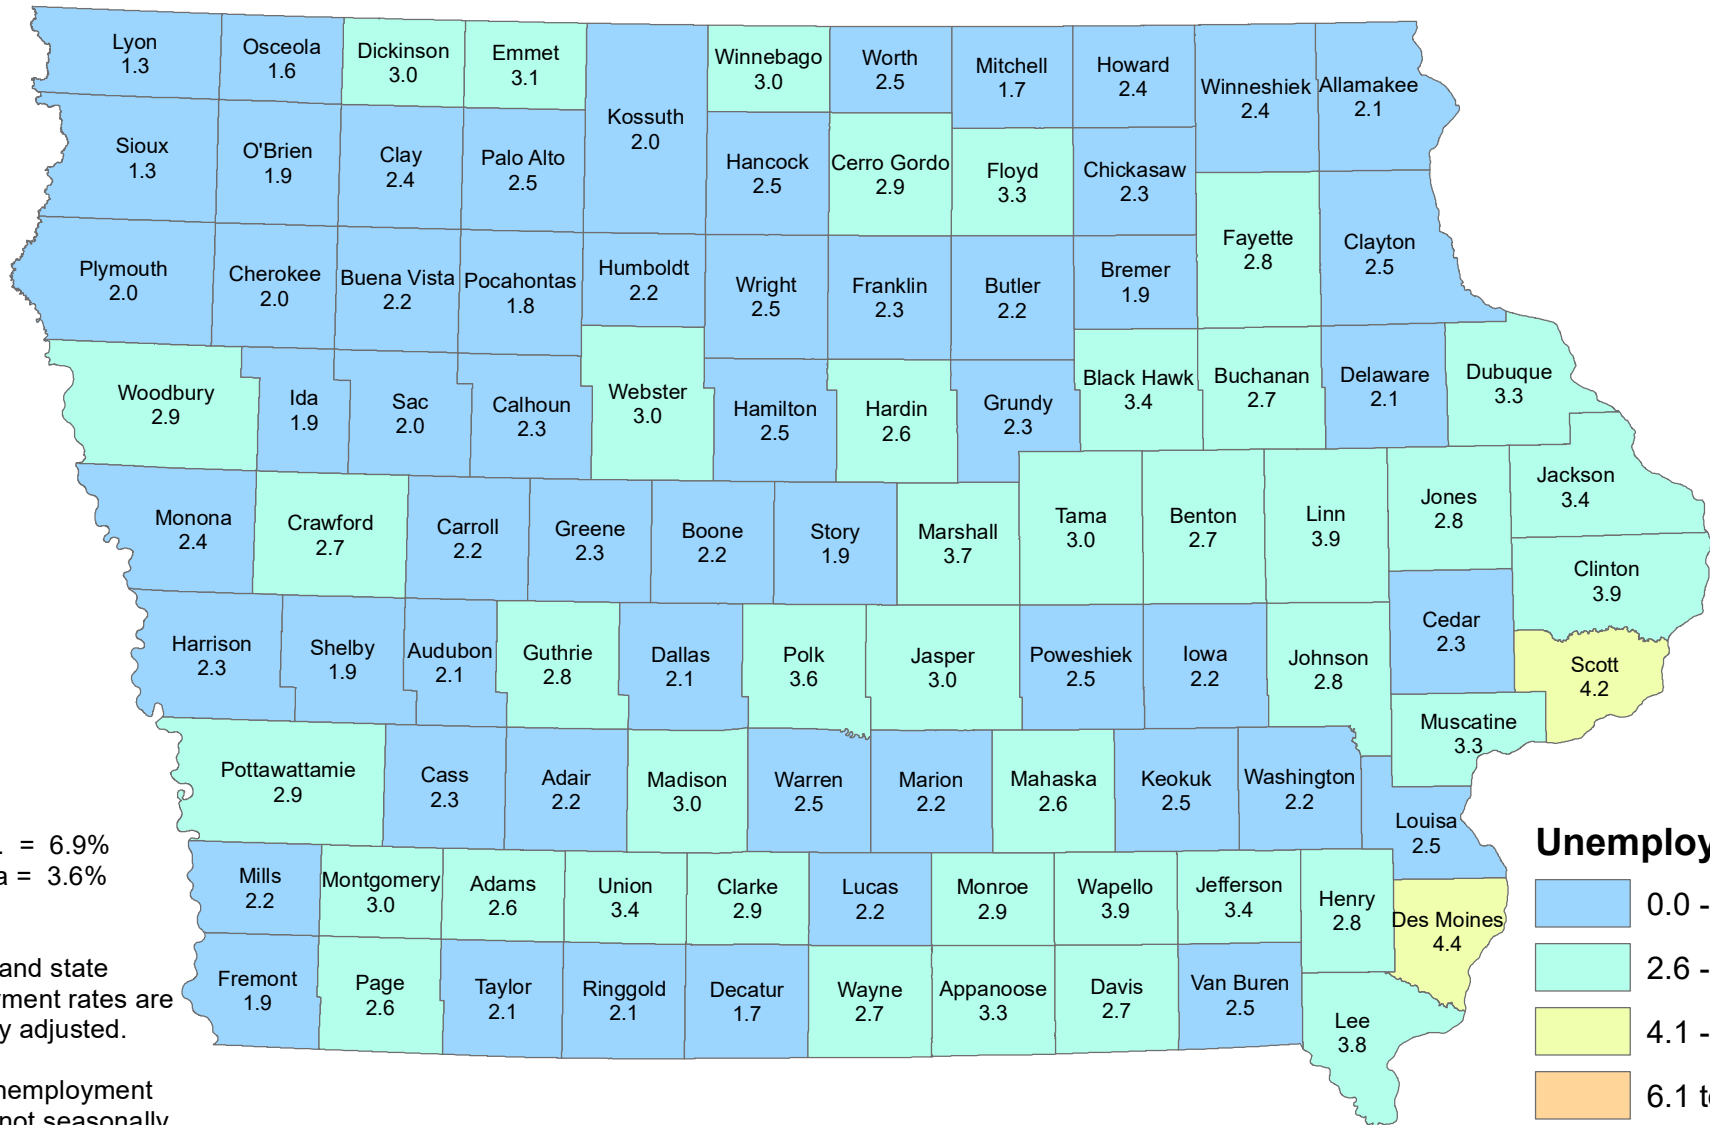

Iowa Unemployment Rates by County

October 2020

U.S. = 6.9%
Iowa = 3.6%

NOTE:
The U.S. and state
unemployment rates are
seasonally adjusted.

County unemployment
rates are not seasonally
adjusted.

Source: Labor Market Information Division, Iowa Workforce Development