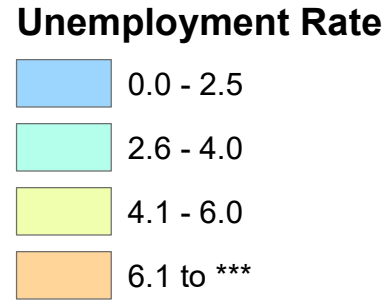

Iowa Unemployment Rates by County

October 2020

U.S. = 6.9%
Iowa = 3.6%

NOTE:
The U.S. and state
unemployment rates are
seasonally adjusted.

County unemployment
rates are not seasonally
adjusted.

Source: Labor Market Information Division, Iowa Workforce Development